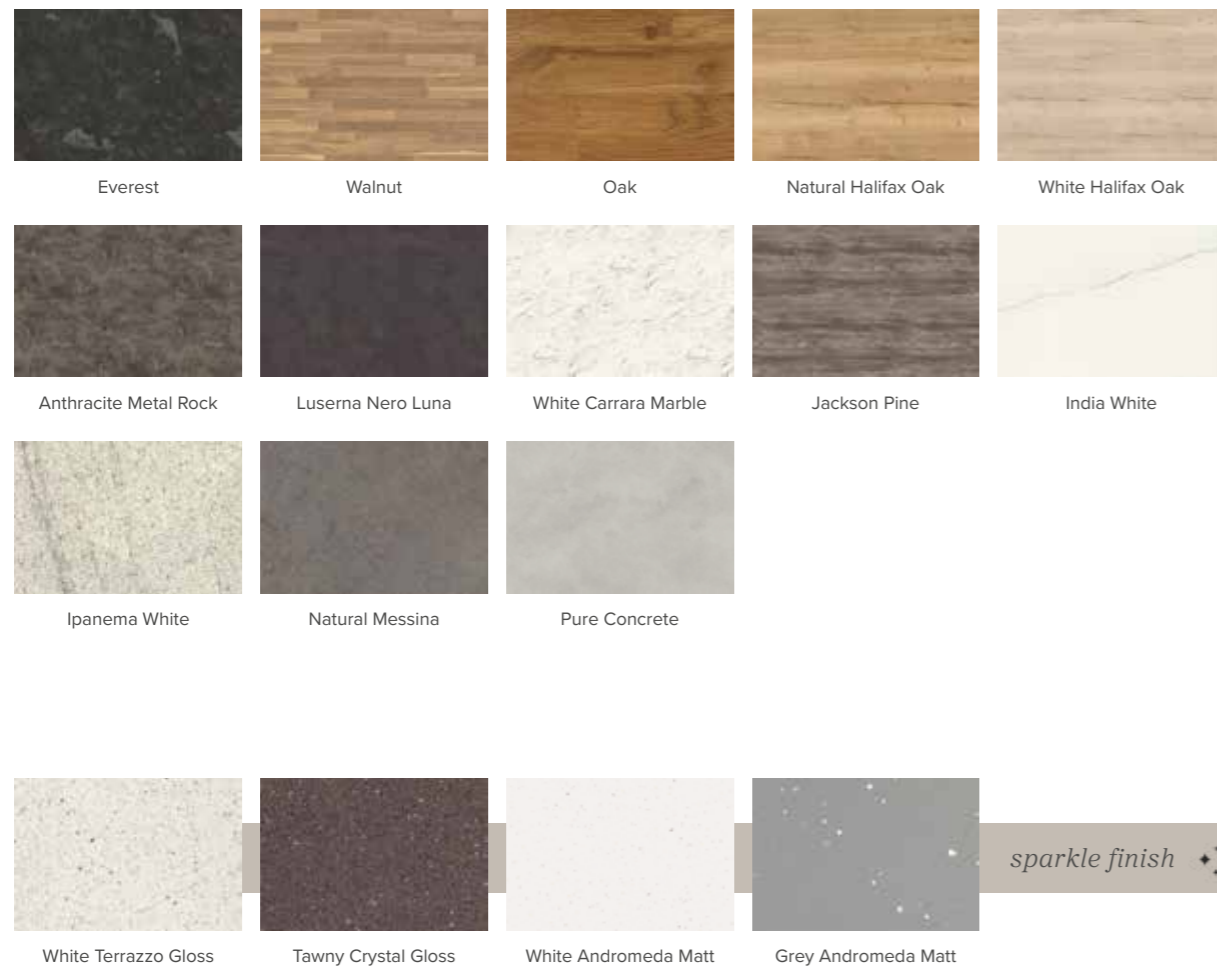

Worktops

Our worktops are crafted to the highest standards in a range of traditional and contemporary finishes, allowing you to create a kitchen that is both stylish and practical.

Curved edge laminate

Enhance the look of your kitchen with a 40mm round-edge laminate worktops. These worktops provide a softer, elegant look and are available in a variety of finishes.