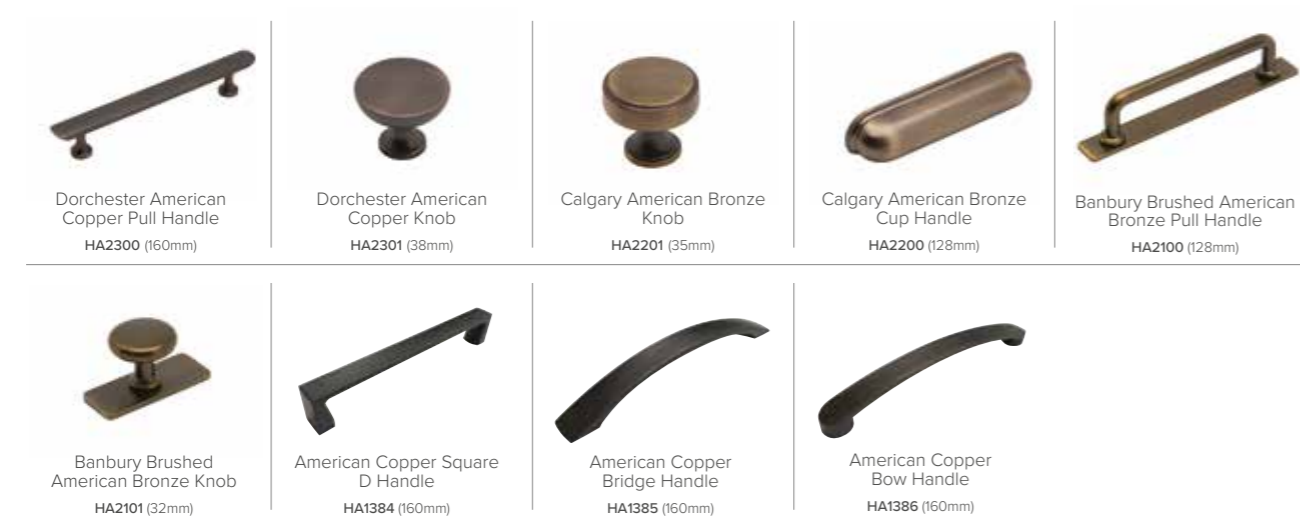

Gold, bronze, brass
and copper handles

A fantastic heritage collection bringing warmth and style