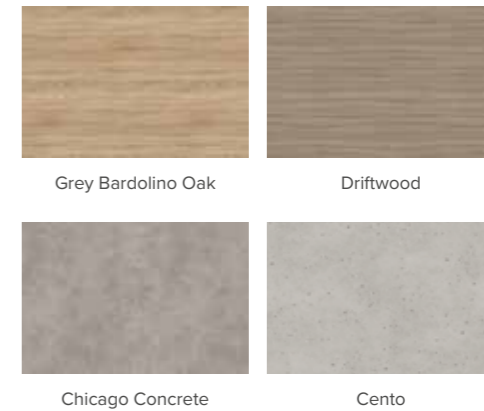

Square edge laminate

Give your kitchen a modern, clean, and fresh look, with a square edge 40mm worktop. This contemporary worktop has a realistic slab-like appearance that adds cleaner lines to your kitchen.