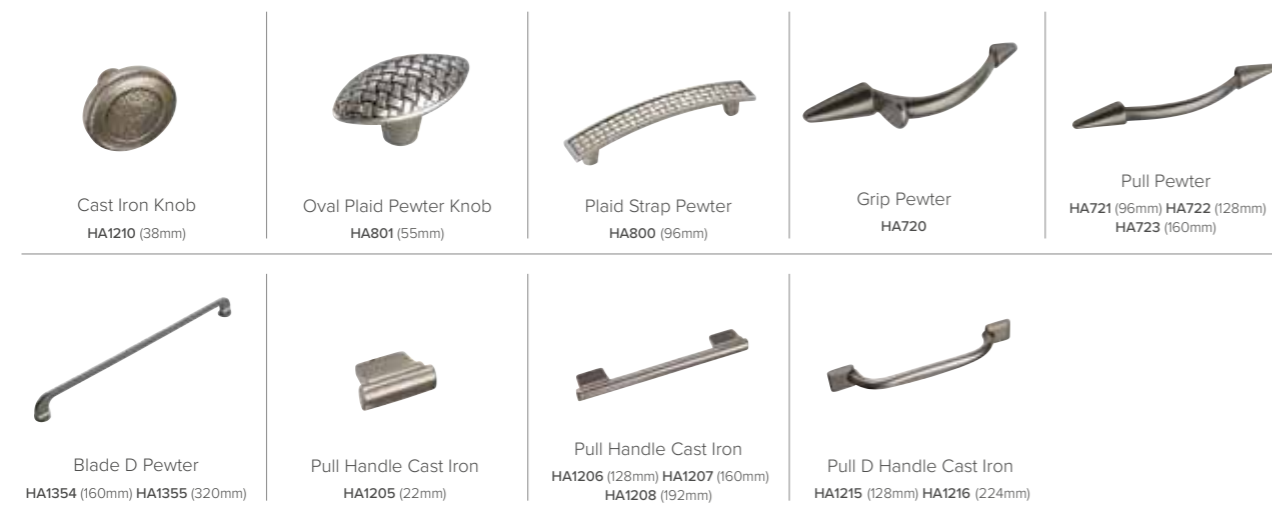

Pewter handles

High quality, antique-style look that adds warmth to any space