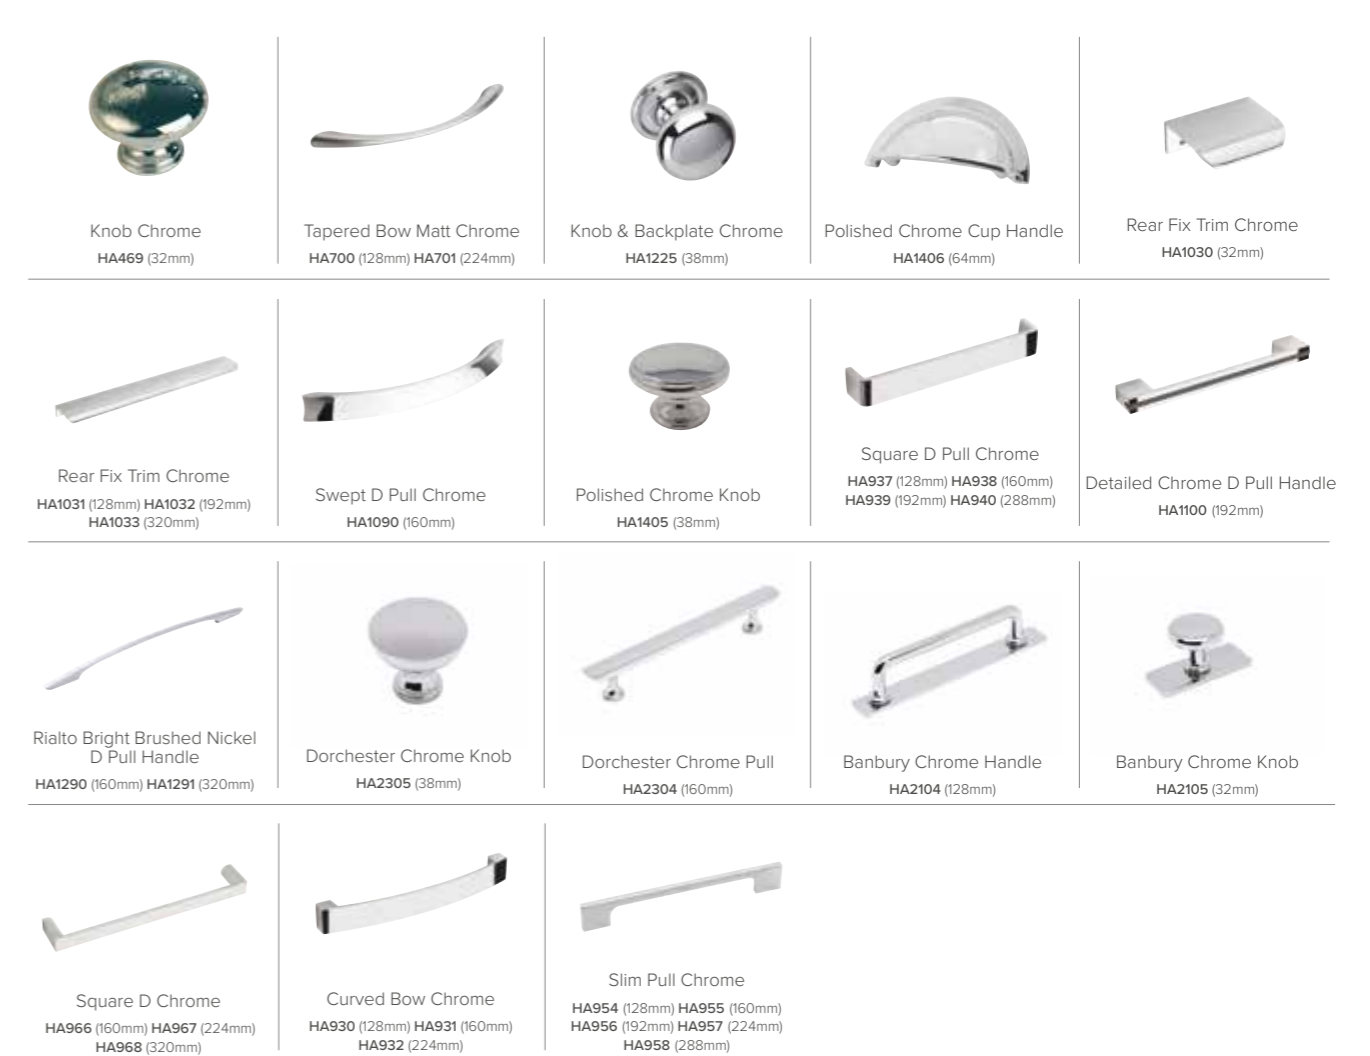

Gold, bronze, brass
and copper handles

A fantastic heritage collection bringing warmth and style

Pewter handles

High quality, antique-style look that adds warmth to any space

Chrome handles

Stylish and sophisticated chrome handles

Nickel handles

Add a sleek and stylish touch with a choice of nickel finished handles

 Brushed Nickel Cup Handle HA1400 (64mm)	 D Brushed Nickel HA1310 (160mm) HA1311 (320mm)	 Blade D Satin Brushed Nickel HA1352 (160mm) HA1353 (320mm)	 Slim D Nickel HA974 (128mm) HA975 (192mm) HA976 (224mm) HA977 (320mm) HA978 (448mm)	 Brushed Nickel Knob HA1399 (38mm)
 Square D Satin Brushed Nickel HA1361 (160mm)	 Curved Bow Nickel HA927 (128mm) HA928 (160mm) HA929 (224mm)	 Knob Brushed Nickel HA770 (36mm)	 Escudo Knob Brushed Nickel HA792 (34mm)	 Slim Pull Nickel HA959 (128mm) HA960 (160mm) HA961 (192mm) HA962 (224mm) HA963 (288mm)
 Strap Pull Brushed Nickel HA750 (160mm)	 Rialto D Pull Satin Brushed Nickel HA1285 (160mm) HA1286 (320mm)	 Bow Brushed Nickel HA775 (128mm) HA776 (192mm) HA777 (320mm)	 Square D Nickel HA969 (96mm) HA970 (128mm) HA971 (160mm) HA972 (224mm) HA973 (320mm)	 Matt D Nickel HA105X (128mm)
 Escudo Brushed Nickel HA790 (128mm) HA791 (160mm)	 Knurled Brushed Nickel Bar HA1501 (160mm) HA1502 (320mm)	 Knurled Brushed Nickel Boss Handle HA1504 (160mm)	 Knurled Brushed Nickel T-bar HA1503 (60mm)	 Knurled Brushed Nickel Knob HA1500 (17mm)
 Square D Pull Nickel HA934 (160mm) HA935 (192mm)				