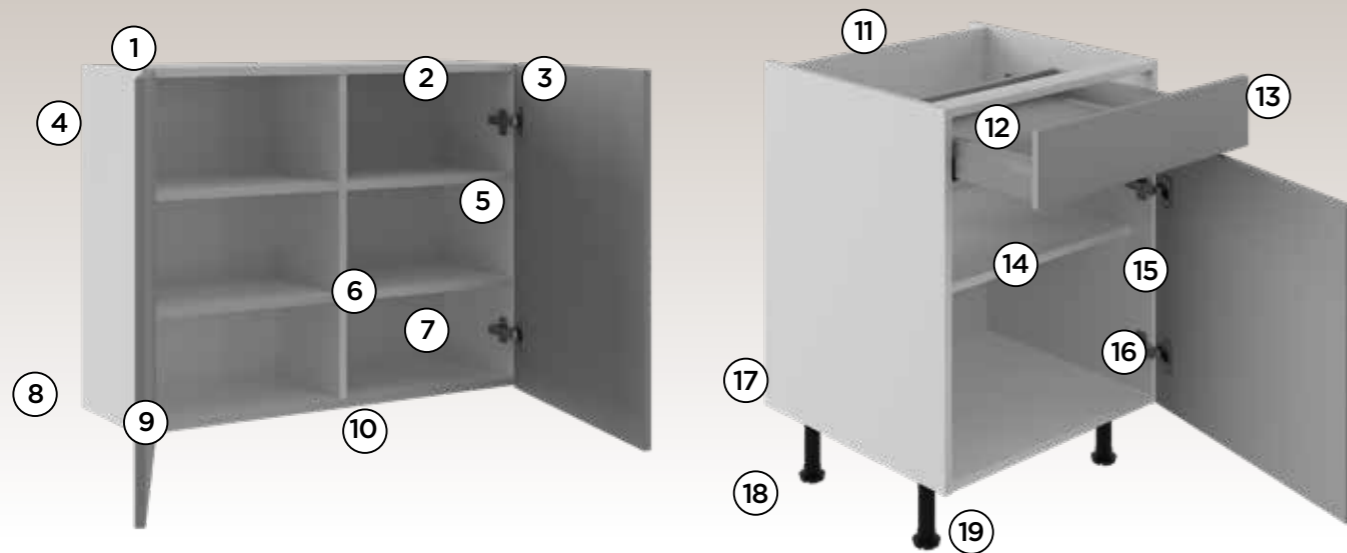

Contents

Credentials/Introduction	2	Appleton	32 - 41
Contents	3	Kinder	42 - 47
Cabinets	4	Image Gloss Ranges	48 - 53
Blum	5	Vero	54 - 57
Tempo Ranges	6 - 15	Integra Gloss Ranges	58 - 63
Metro	16 - 25	Worktops	64 - 65
Solent	26 - 31	Handles	66 - 71

Guarantee

Eco Kitchens are guaranteed for up to 15 years. Precise details are available at www.jjoplc.com.

Eco Kitchens

Superior Cabinet Specification

1. Double wall units come complete with a central divider, creating the illusion of 2 single wall units whilst enhancing the overall appearance.
2. Concealed, 3-way adjustable hanging brackets with anti-lift locking mechanism with 35mm white plastic cover cap.
3. Blum crucifix, 3-way fully adjustable soft close clip-on hinge in nickel, including boss and arm covers.
4. Wall unit height - 713mm.
5. Clear plastic shelf support with steel pin.
6. 18mm shelves with matching 0.8mm impact-resistant ABS (Glazed cabinets can be upgraded to glass shelves).
7. 8mm solid back panel.
8. 300mm deep cabinet.
9. Cam and dowel construction.
10. 18mm cabinet in White with matching 0.8mm impact-resistant ABS edging.
11. 8mm solid back panel with 56mm void for services.
12. Blum Tandembox drawer box in grey with full extension and soft closing action. Pan drawers have gallery rails with optional steel sides.
13. 3-way adjustable drawer front.
14. 18mm shelves with clear plastic shelf supports with steel pins including impact-resistant ABS.
15. 18mm cabinet in White with matching 0.8mm impact-resistant ABS.
16. Blum crucifix 3-way fully adjustable soft close clip-on hinge in Stainless Steel, including boss and arm covers.
17. Cam and dowel construction.
18. Adjustable legs minimum 140mm maximum 180mm.
19. Clip on continuous plinth.