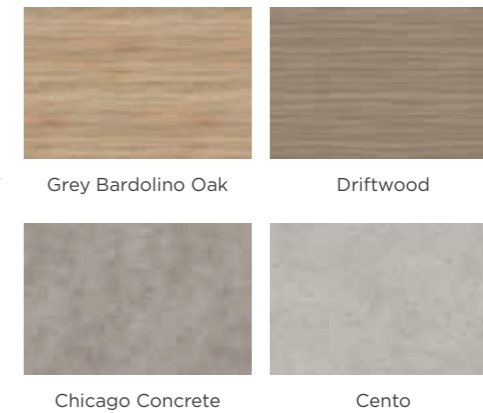

Square edge laminate

Give your kitchen a modern, clean, and fresh look, with a square edge 40mm worktop. This contemporary worktop has a realistic slab-like appearance that adds cleaner lines to your kitchen.