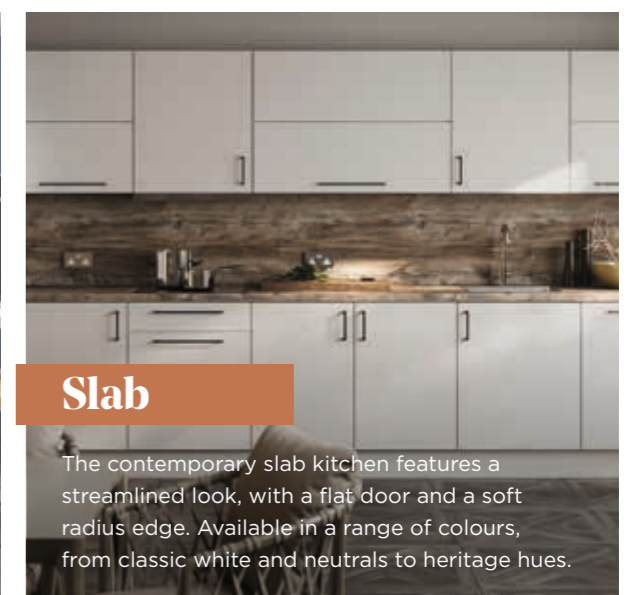

Slab

The contemporary slab kitchen features a streamlined look, with a flat door and a soft radius edge. Available in a range of colours, from classic white and neutrals to heritage hues.