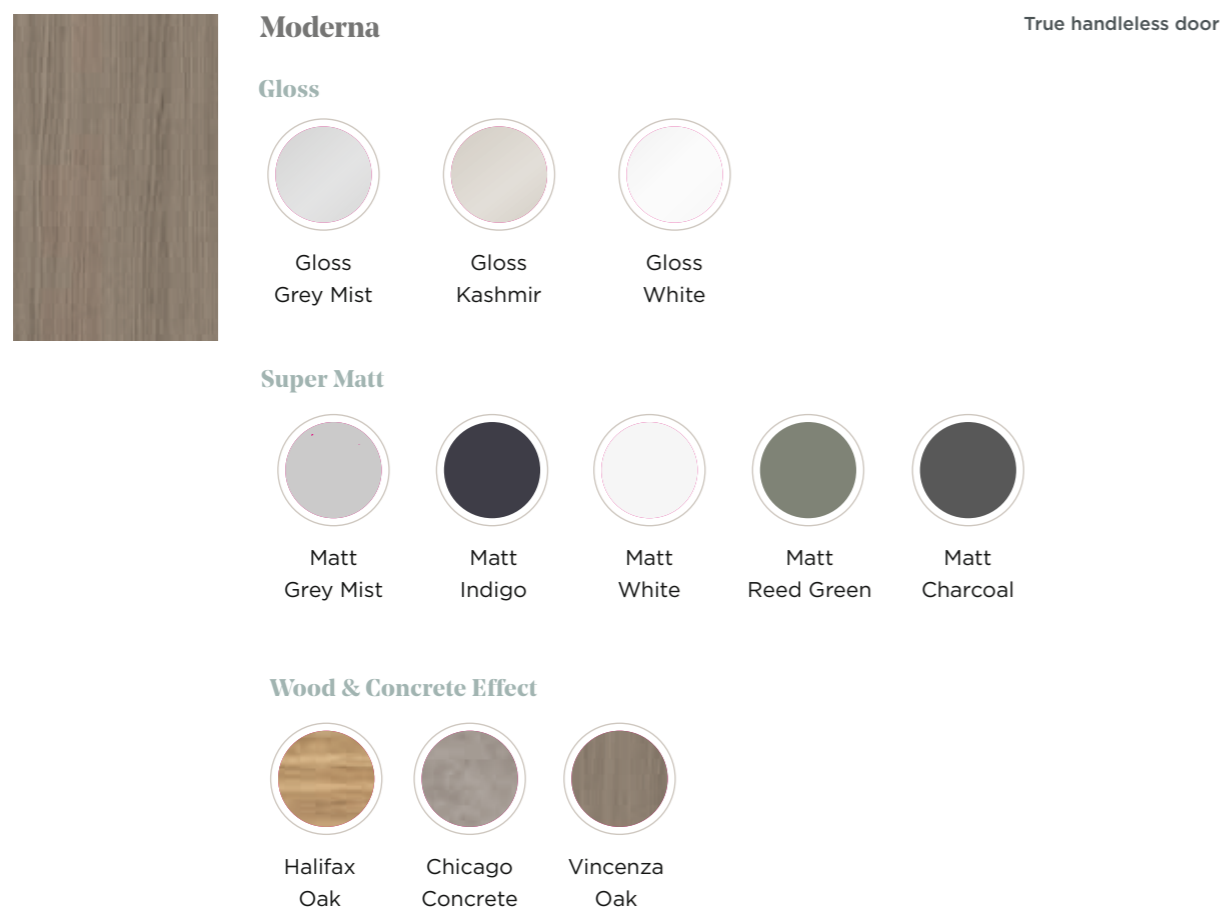

Oyster

Kashmir

Bleached Stone

Grey Mist

Storm Grey

Charcoal

Monsoon

Tyrolean Blue

Sage Green

Bleached Stone

† Indigo door has a black back

Solent

Smooth shaker door

Oyster

Fjord*

* Fjord door has a white back

Doors

Standard Colours

Doors

Standard Colours

Handles

Finishing touch

Welcome to the world of kitchen handles! Here you will find a wide range of handles to help make your kitchen look and feel its best. Our selection of handles is designed to match any style of kitchen, from sleek modern designs to more traditional looks. We offer a variety of materials, finishes and sizes to help you find the perfect handle to match your kitchen's decor. With a variety of styles and finishes, you can easily find the right handle to give your kitchen a unique and stylish look.