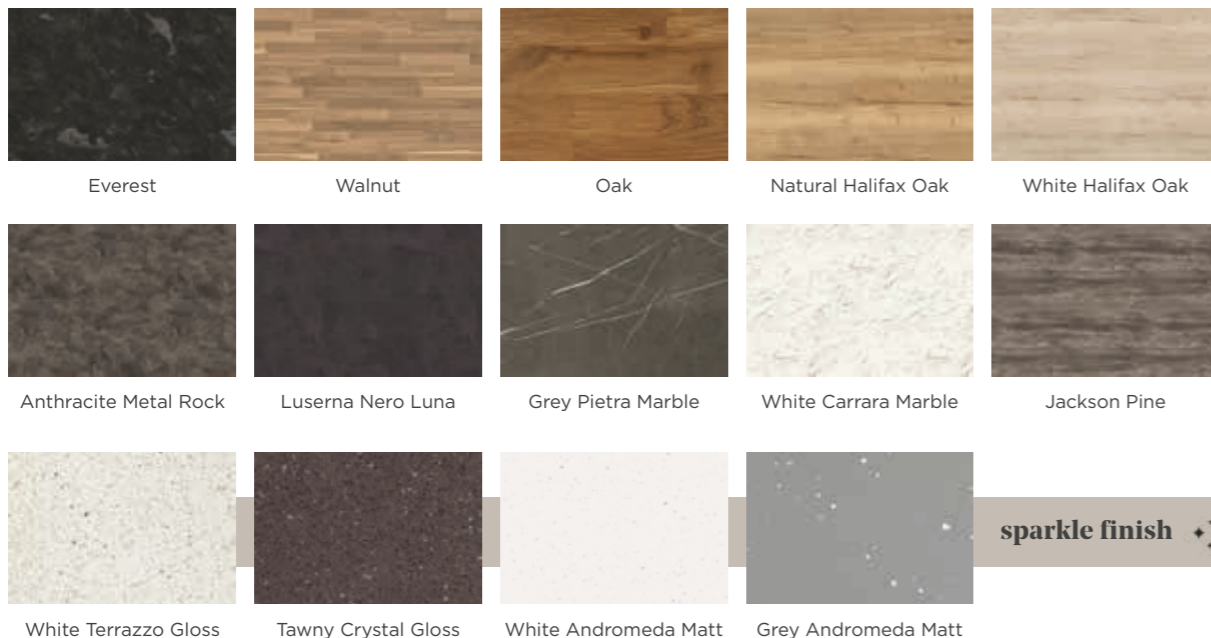

Curved edge laminate

Enhance the look of your kitchen with a 40mm round-edge laminate worktops. These worktops provide a softer, elegant look and are available in a variety of finishes.