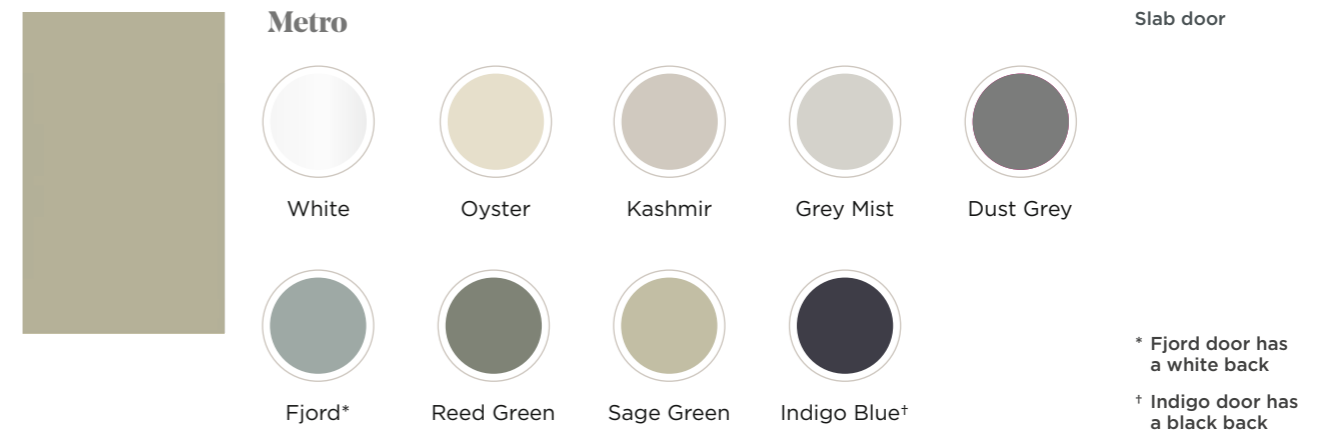

Doors

Standard Colours