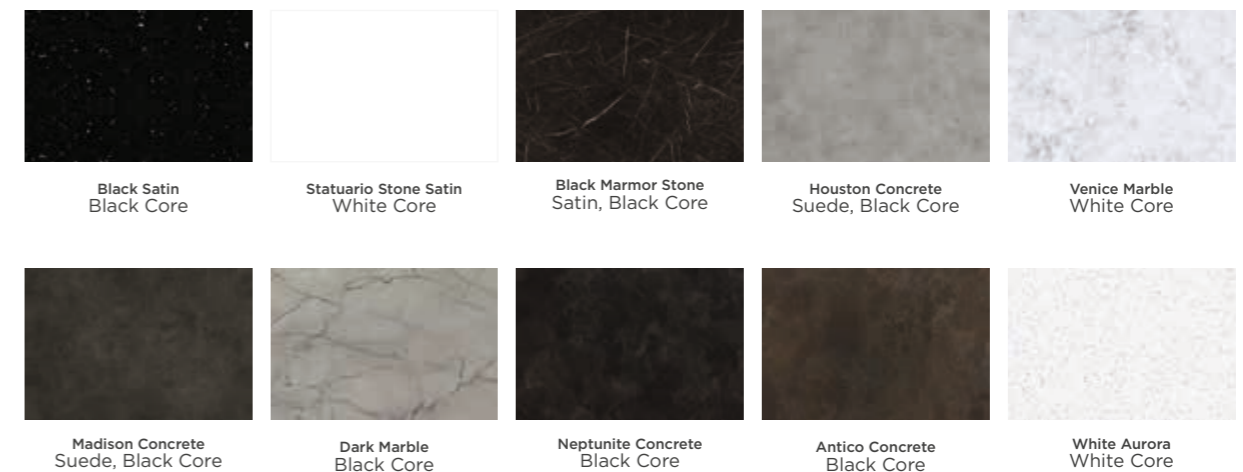

Slimline laminate

Create a sleek, sophisticated look with a 12mm thick, slimline breakfast bar, worktop, upstand and splashback (6mm) featuring abrasion-resistant, temperature-neutral, moisture and heat-resistant, and antibacterial surfaces, these modern kitchen surfaces are perfect for creating a stylish yet functional kitchen.