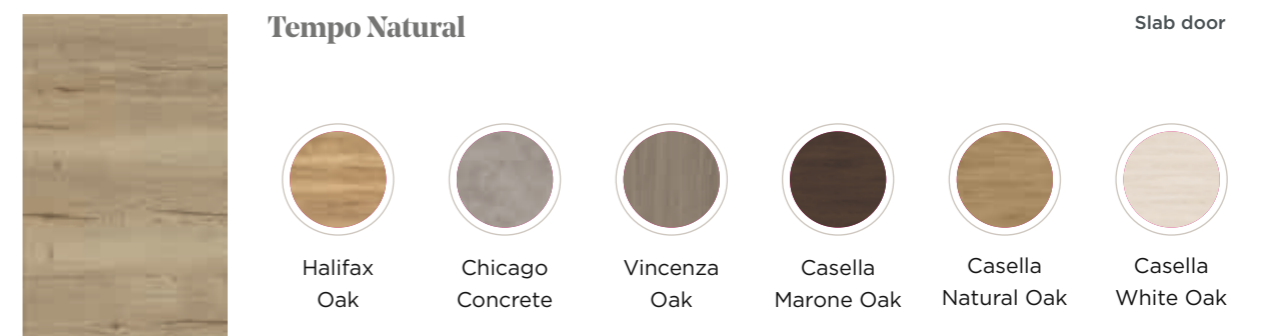

Doors

Standard Colours