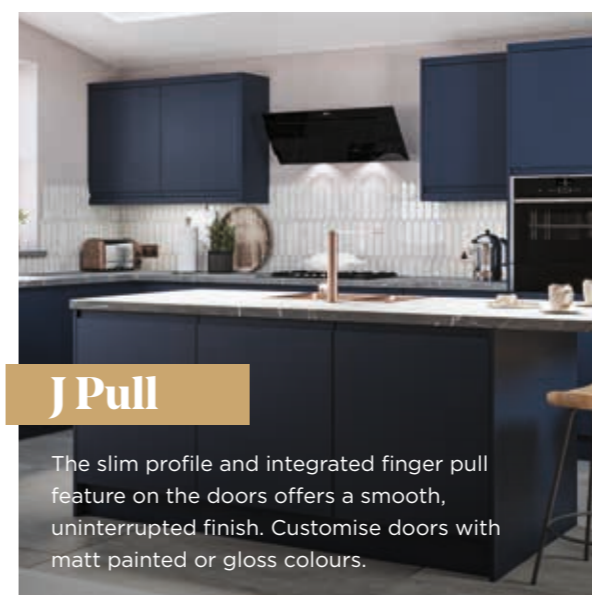

J Pull

The slim profile and integrated finger pull feature on the doors offers a smooth, uninterrupted finish. Customise doors with matt painted or gloss colours.

Slab

The contemporary slab kitchen features a streamlined look, with a flat door and a soft radius edge. Available in a range of colours, from classic white and neutrals to heritage hues.